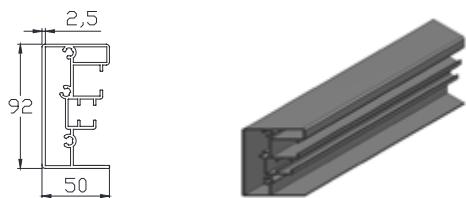

B CUBE INFINITY

Technical Information List

V 030818

1 Rear Gutter Profile

2 Side and Front Gutter Profile

3 Rafter Profile

4 Front Profile

5 Motor Box Profile