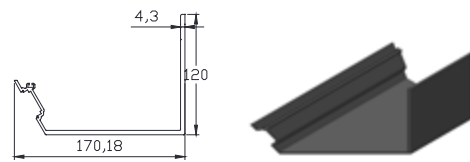

B CUBE INFINITY

Technical Information List

V 030818

1 Rear Gutter Profile

2 Side and Front Gutter Profile

3 Rafter Profile

4 Front Profile

5 Motor Box Profile