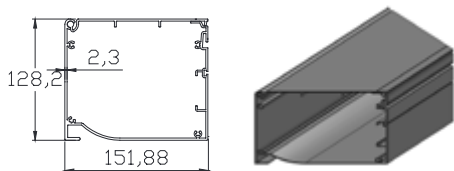

B CUBE INFINITY

Technical Information List

V 030818

1 Rear Gutter Profile

2 Side and Front Gutter Profile

3 Rafter Profile

4 Front Profile

5 Motor Box Profile