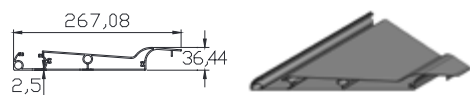

1 Rear Gutter Profile

6 Aerofoil Louvre Profile