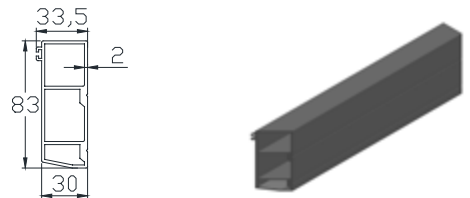

B CUBE INFINITY

Technical Information List

V 030818

1 Rear Gutter Profile

2 Side and Front Gutter Profile

3 Rafter Profile

4 Front Profile

5 Motor Box Profile