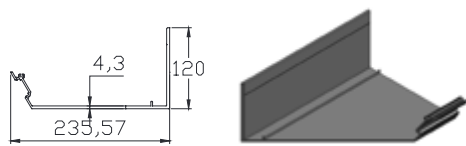

B CUBE INFINITY

Technical Information List

V 030818

1 Rear Gutter Profile

2 Side and Front Gutter Profile

3 Rafter Profile

4 Front Profile

5 Motor Box Profile