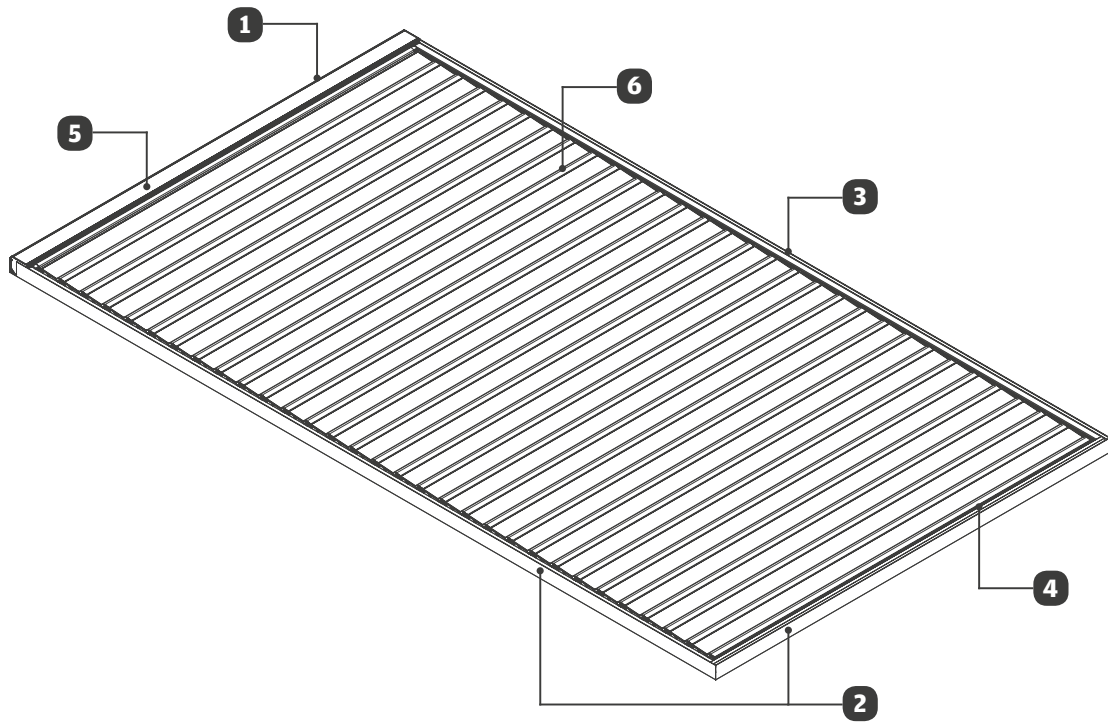

B CUBE INFINITY

Technical Information List

V 030818

1 Rear Gutter Profile

2 Side and Front Gutter Profile

3 Rafter Profile

4 Front Profile

5 Motor Box Profile